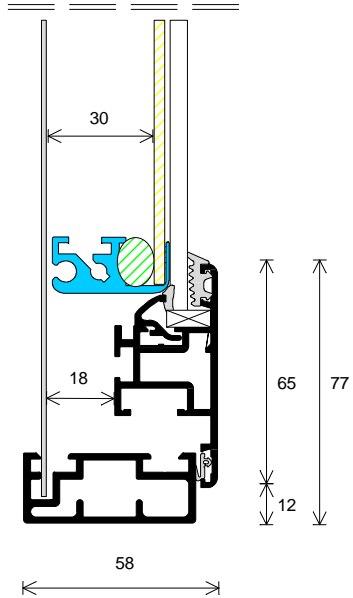

## posts per pair

for single sided showcase and all double sided – except CLP size

C8040 80 x 40 x 2700mm overall length

silver anodised aluminium

RAL powder coated

C80D 80mm dia x 2700mm overall length

silver anodised aluminium

## Classic series 58 postercase monolith

single or double sided postercase for exterior use

includes monobase – 600mm high

aluminium frame

ESG toughened glass cover

side hinged door – hinged on right

poster holder locates graphic directly behind glass

face locks

illuminated and non illuminated options

model	single / double sided	case accepts width x height mm	Size overall including monobase width x height mm	depth mm	illumination
CPCA1M	single sided	A1 poster 594 x 841	753 x 1600	128	non illuminated
	double sided	A1 poster 594 x 841	753 x 1600	136	non illuminated
	single sided	A1 poster 594 x 841	753 x 1600	163	fluorescent back lit
	double sided	A1 poster 594 x 841	753 x 1600	216	fluorescent back lit
	single sided	A1 poster 594 x 841	753 x 1600	128	LED back lit
	double sided	A1 poster 594 x 841	753 x 1600	136	LED back lit
CPCA0M	single sided	A0 poster 841 x 1189	1000 x 1948	128	non illuminated
	double sided	A0 poster 841 x 1189	1000 x 1948	136	non illuminated
	single sided	A0 poster 841 x 1189	1000 x 1948	163	fluorescent back lit
	double sided	A0 poster 841 x 1189	1000 x 1948	216	fluorescent back lit
	single sided	A0 poster 841 x 1189	1000 x 1948	128	LED back lit
	double sided	A0 poster 841 x 1189	1000 x 1948	136	LED back lit
CPCCLPM	single sided	CLP poster 1185 x 1750	1346 x 2511	128	non illuminated
	double sided	CLP poster 1185 x 1750	1346 x 2511	136	non illuminated
	single sided	CLP poster 1185 x 1750	1346 x 2511	163	fluorescent back lit
	double sided	CLP poster 1185 x 1750	1346 x 2511	216	fluorescent back lit
	single sided	CLP poster 1185 x 1750	1346 x 2511	128	LED back lit
	double sided	CLP poster 1185 x 1750	1346 x 2511	136	LED back lit