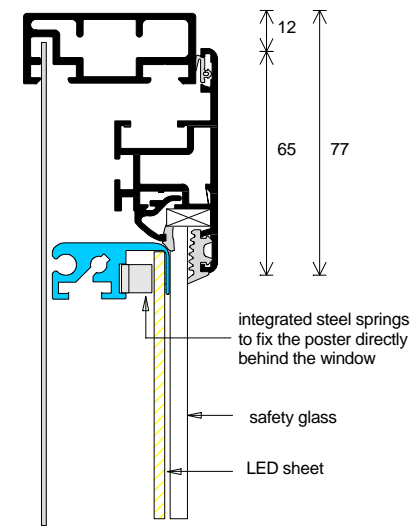

## posts per pair

for single sided showcase and all double sided – except CLP size

C8040 80 x 40 x 2700mm overall length

silver anodised aluminium

RAL powder coated

C80D 80mm dia x 2700mm overall length

silver anodised aluminium

## Classic series 58 postercase monolith

single or double sided postercase for exterior use

includes monobase – 600mm high

aluminium frame

ESG toughened glass cover

side hinged door – hinged on right

poster holder locates graphic directly behind glass

face locks

illuminated and non illuminated options

model	single / double sided	case accepts width x height mm	Size overall including monobase width x height mm	depth mm	illumination
CPCA1M	single sided	A1 poster 594 x 841	753 x 1600	128	non illuminated
	double sided	A1 poster 594 x 841	753 x 1600	136	non illuminated
	single sided	A1 poster 594 x 841	753 x 1600	163	fluorescent back lit
	double sided	A1 poster 594 x 841	753 x 1600	216	fluorescent back lit
	single sided	A1 poster 594 x 841	753 x 1600	128	LED back lit
	double sided	A1 poster 594 x 841	753 x 1600	136	LED back lit
CPCA0M	single sided	A0 poster 841 x 1189	1000 x 1948	128	non illuminated
	double sided	A0 poster 841 x 1189	1000 x 1948	136	non illuminated
	single sided	A0 poster 841 x 1189	1000 x 1948	163	fluorescent back lit
	double sided	A0 poster 841 x 1189	1000 x 1948	216	fluorescent back lit
	single sided	A0 poster 841 x 1189	1000 x 1948	128	LED back lit
	double sided	A0 poster 841 x 1189	1000 x 1948	136	LED back lit
CPCCLPM	single sided	CLP poster 1185 x 1750	1346 x 2511	128	non illuminated
	double sided	CLP poster 1185 x 1750	1346 x 2511	136	non illuminated
	single sided	CLP poster 1185 x 1750	1346 x 2511	163	fluorescent back lit
	double sided	CLP poster 1185 x 1750	1346 x 2511	216	fluorescent back lit
	single sided	CLP poster 1185 x 1750	1346 x 2511	128	LED back lit
	double sided	CLP poster 1185 x 1750	1346 x 2511	136	LED back lit