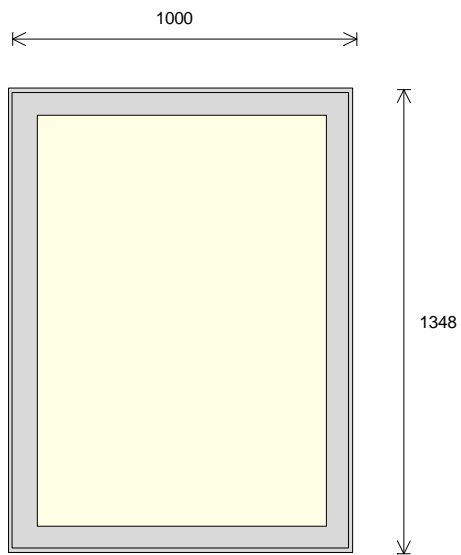

## posts per pair

for single sided showcase and all double sided – except CLP size

C8040 80 x 40 x 2700mm overall length

silver anodised aluminium

RAL powder coated

C80D 80mm dia x 2700mm overall length

silver anodised aluminium

## Classic series 58 postercase monolith

single or double sided postercase for exterior use

includes monobase – 600mm high

aluminium frame

ESG toughened glass cover

side hinged door – hinged on right

poster holder locates graphic directly behind glass

face locks

illuminated and non illuminated options

model	single / double sided	case accepts width x height mm	Size overall including monobase width x height mm	depth mm	illumination
CPCA1M	single sided	A1 poster 594 x 841	753 x 1600	128	non illuminated
	double sided	A1 poster 594 x 841	753 x 1600	136	non illuminated
	single sided	A1 poster 594 x 841	753 x 1600	163	fluorescent back lit
	double sided	A1 poster 594 x 841	753 x 1600	216	fluorescent back lit
	single sided	A1 poster 594 x 841	753 x 1600	128	LED back lit
	double sided	A1 poster 594 x 841	753 x 1600	136	LED back lit
CPCA0M	single sided	A0 poster 841 x 1189	1000 x 1948	128	non illuminated
	double sided	A0 poster 841 x 1189	1000 x 1948	136	non illuminated
	single sided	A0 poster 841 x 1189	1000 x 1948	163	fluorescent back lit
	double sided	A0 poster 841 x 1189	1000 x 1948	216	fluorescent back lit
	single sided	A0 poster 841 x 1189	1000 x 1948	128	LED back lit
	double sided	A0 poster 841 x 1189	1000 x 1948	136	LED back lit
CPCCLPM	single sided	CLP poster 1185 x 1750	1346 x 2511	128	non illuminated
	double sided	CLP poster 1185 x 1750	1346 x 2511	136	non illuminated
	single sided	CLP poster 1185 x 1750	1346 x 2511	163	fluorescent back lit
	double sided	CLP poster 1185 x 1750	1346 x 2511	216	fluorescent back lit
	single sided	CLP poster 1185 x 1750	1346 x 2511	128	LED back lit
	double sided	CLP poster 1185 x 1750	1346 x 2511	136	LED back lit