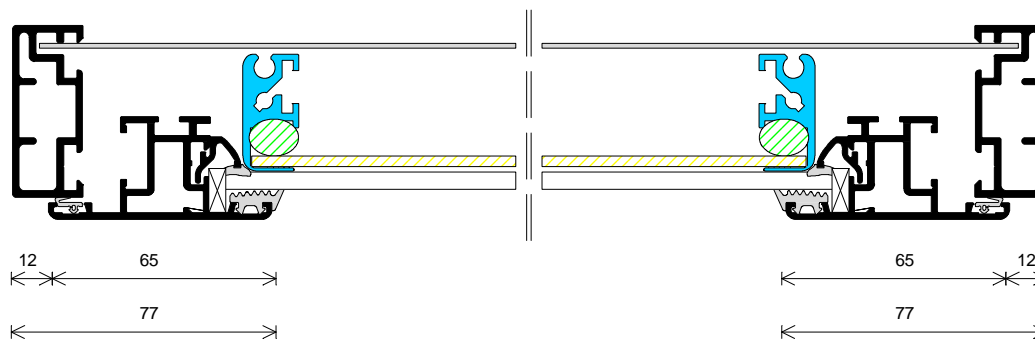

## posts per pair

for single sided showcase and all double sided – except CLP size

C8040 80 x 40 x 2700mm overall length

silver anodised aluminium

RAL powder coated

C80D 80mm dia x 2700mm overall length

silver anodised aluminium

## Classic series 58 postercase monolith

single or double sided postercase for exterior use

includes monobase – 600mm high

aluminium frame

ESG toughened glass cover

side hinged door – hinged on right

poster holder locates graphic directly behind glass

face locks

illuminated and non illuminated options

model	single / double sided	case accepts width x height mm	Size overall including monobase width x height mm	depth mm	illumination
CPCA1M	single sided	A1 poster 594 x 841	753 x 1600	128	non illuminated
	double sided	A1 poster 594 x 841	753 x 1600	136	non illuminated
	single sided	A1 poster 594 x 841	753 x 1600	163	fluorescent back lit
	double sided	A1 poster 594 x 841	753 x 1600	216	fluorescent back lit
	single sided	A1 poster 594 x 841	753 x 1600	128	LED back lit
	double sided	A1 poster 594 x 841	753 x 1600	136	LED back lit
CPCA0M	single sided	A0 poster 841 x 1189	1000 x 1948	128	non illuminated
	double sided	A0 poster 841 x 1189	1000 x 1948	136	non illuminated
	single sided	A0 poster 841 x 1189	1000 x 1948	163	fluorescent back lit
	double sided	A0 poster 841 x 1189	1000 x 1948	216	fluorescent back lit
	single sided	A0 poster 841 x 1189	1000 x 1948	128	LED back lit
	double sided	A0 poster 841 x 1189	1000 x 1948	136	LED back lit
CPCCLPM	single sided	CLP poster 1185 x 1750	1346 x 2511	128	non illuminated
	double sided	CLP poster 1185 x 1750	1346 x 2511	136	non illuminated
	single sided	CLP poster 1185 x 1750	1346 x 2511	163	fluorescent back lit
	double sided	CLP poster 1185 x 1750	1346 x 2511	216	fluorescent back lit
	single sided	CLP poster 1185 x 1750	1346 x 2511	128	LED back lit
	double sided	CLP poster 1185 x 1750	1346 x 2511	136	LED back lit

vertical section

horizontal section