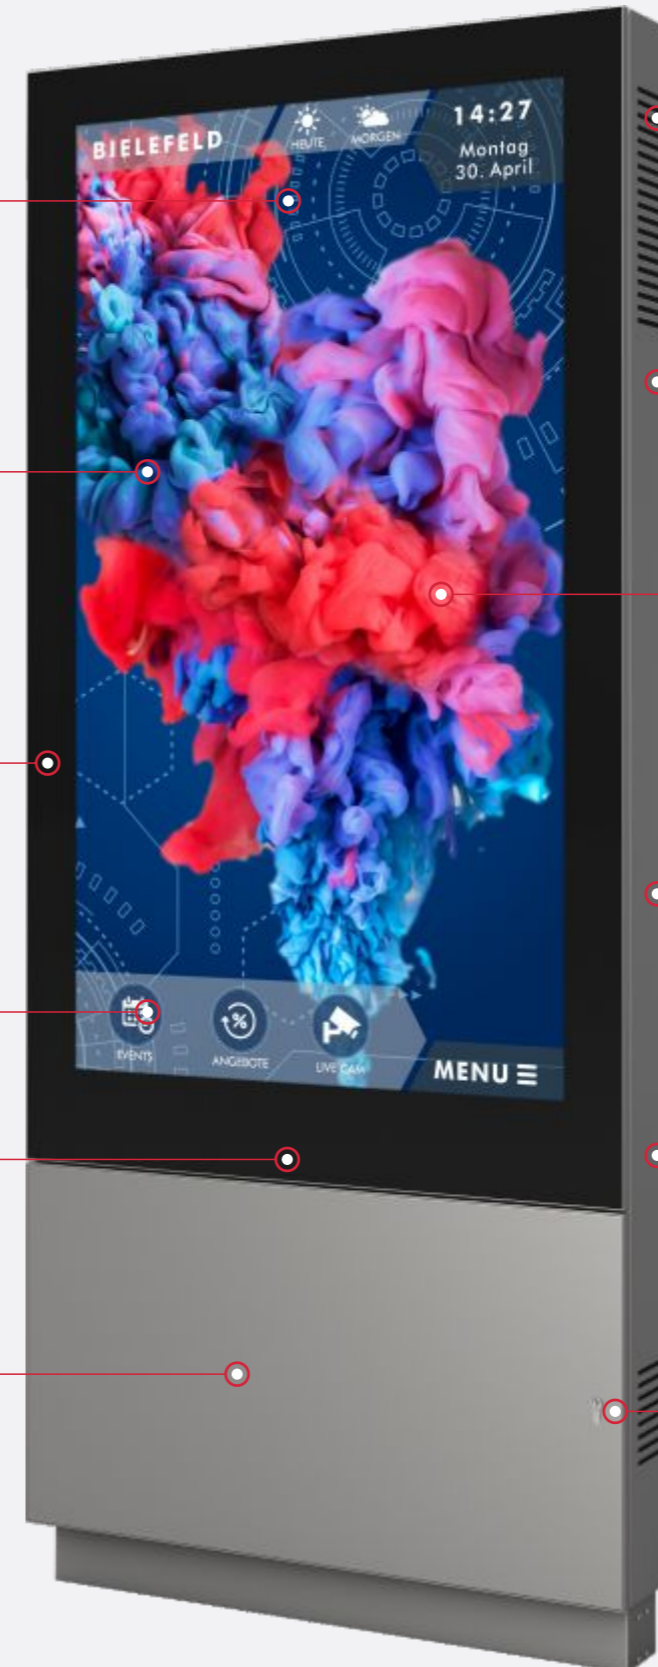

MODEL	46 L 111	55 L 111	65 L 111	75 L 111	85 L 111
panel	46 inch LCD	55 inch LCD	65 inch LCD	75 inch LCD	85 inch LCD
resolution	1920 × 1080 pixel	1920 × 1080 pixel	1920 × 1080 pixel	3840 × 2160 pixel	3840 × 2160 pixel
visible size of monitor W×H	1018 × 573 mm	1210 × 681 mm	1433 × 808 mm	1652 × 930 mm	1876 × 1057 mm
brightness	2500 nit	2500 3500 5500 7000 nit	2500 nit	3000 nit	4000 nit
temperature range	-33 bis +40 °C	-33 bis +40 °C	-33 bis +40 °C	-33 bis +40 °C	-33 bis +50 °C
temperature control	cooling and heating system	cooling and heating system	cooling and heating system	cooling and heating system	cooling and heating system
glass with UV+IR protection	VSG 9,14 mm - anti-glare	VSG 9,14 mm - anti-glare	VSG 9,14 mm - anti-glare	VSG 9,14 mm - anti-glare	VSG 9,14 mm - Optiwhite
dimensions W×H×D	1198 × 1926 × 205 mm	1390 × 1980 × 205 mm	1613 × 2044 × 220 mm	1852 × 2115 × 220 mm	2076 × 2178 × 220 mm

SPEAKER

NEARFIELD-COMMUNICATION

DEFIBRILLATOR

ANTI-GRAFFITI

ANTI-FINGERPRINT

A brilliant, detailed picture with monitors from 46 to 85 inches in Full-HD or 4K resolution.

Readable in direct sunlight thanks to brightness up to 7000 nits and anti-glare glass with UV and IR protection.

Ceramic passepartout print on the inside of the front.

Intuitively operated touch elements via an optional 40-point multi-touch surface.

Openable glass casement frames for revision work, either as folding or rotating sash, dependent of the model.

Locked base area as storage space for all electronic components, control devices and connections.

Reliable 24/7 operation in the temperature range from -33 ° to + 40 ° C thanks to powerful air-cooling systems and integrated heating elements.